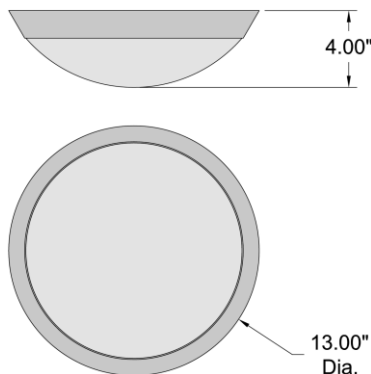

Stock Code: **20625-BS/OPL**

Collection: Cobalt

PRODUCT INFORMATION

Base: 20625 Parent: 20625
Mounting Type: Ceiling UPC: 641594837889
Finish: Brushed Steel
Diffuser: Opal

PRODUCT MEASUREMENTS

FIXTURE	BACKPLATE / CANOPY
Length:	Length
Width:	Width:
Diameter 13"	Diameter: 13"
Height: 4"	Height: 1.5"
Extension:	
Overall Height:	

TECHNICAL SPECIFICATIONS

SPECIFICATIONS

Frame Material: Steel
Diffuser Material: Glass
Lamping Type: E-26 (Incandescent) Jbox: Standard
Lamping Base: E-26 Lamp Wattage: 60 W
Lamp Quantity: 2 Total Wattage: 120 W
Voltage: 120v Lamps Included: No

Additional Notes:

Custom Finish 5 Piece Minimum Order Quantity

Project Name: _____

Location: _____

Type: _____

Quantity: _____

Notes:

LINE DRAWING

IES FILE

In addition to Access Lighting's purchase and warranty terms and conditions, by signing below or placing an order, you agree that you are authorized to bind the entity placing any order and acknowledge the following: All of sizes and measurements are approximate and all images are for illustrative purposes only. In the event of an inconsistency, the "Product Measurements" section controls. There also may be slight differences in the colors and designs compared to the displayed and printed images.